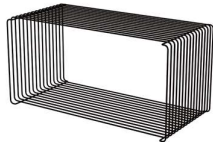

PANTON WIRE EXTENDED

Colours
Chrome, Snow, Black, Monarch

SUSPENDED SHELF

Colours
Chrome, Snow, Black, Monarch