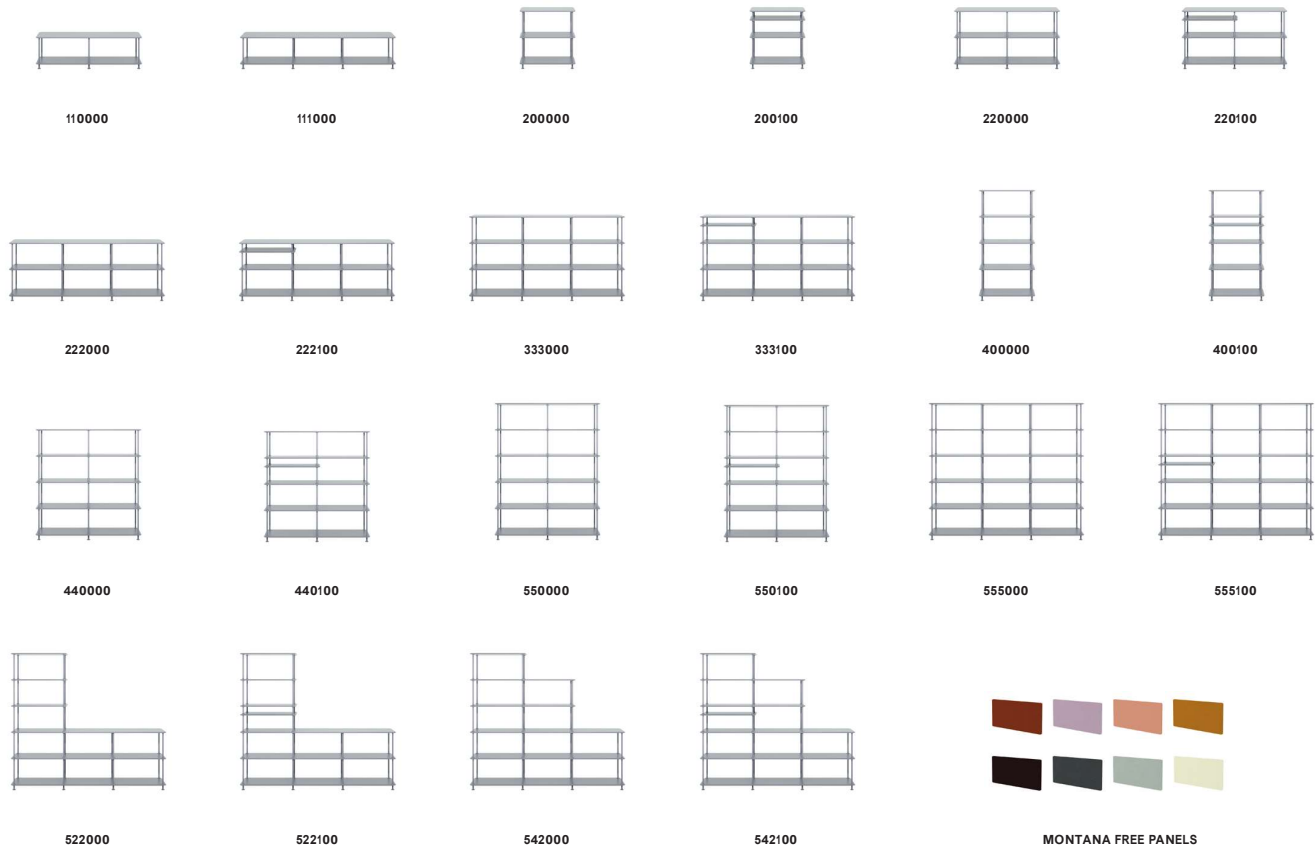

2005  
DOUBLE TOP PANEL

QUICK SHIP COLOURS

04  
Anthracite

09  
Nordic

101  
New White

135  
Monarch

137  
Mushroom

142  
Amber

150  
Vanilla

151  
Rhubarb

159  
Camomile

161  
Mist

**MONTANA FREE PANELS**

**Colours**  
 Purple, Stone, Grey, Natural, Rust, Lilac,  
 Nude and Mustard.

## QUICK SHIP COLOURS

RACK 3

**Colours**  
Available in all Montana's 40 colours

RACK 4

**Colours**  
Available in all Montana's 40 colours

RACK 6

**Colours**  
Available in all Montana's 40 colours

CANVAS BOX, LARGE